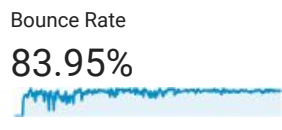

Audience Overview

May 1, 2017 - May 29, 2018

All Users
100.00% Users

Overview