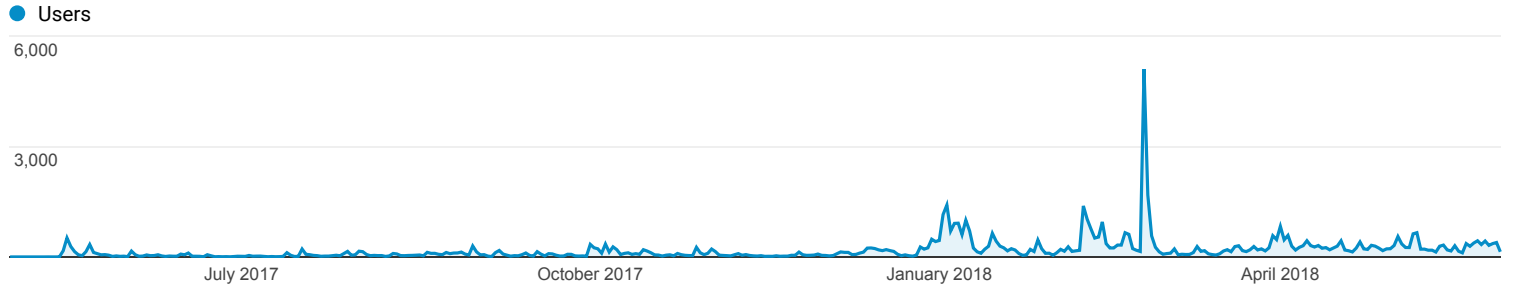

Audience Overview

May 1, 2017 - May 29, 2018

All Users
100.00% Users

Overview

■ New Visitor ■ Returning Visitor