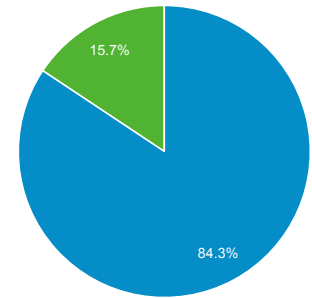

### Audience Overview

May 1, 2017 - May 29, 2018

All Users  
100.00% Users

#### Overview

■ New Visitor ■ Returning Visitor

Language	Users	% Users
1. ro-ro	24,504	43.91%
2. en-us	17,876	32.03%
3. ro	6,226	11.16%
4. en-gb	4,435	7.95%
5. en-ro	514	0.92%
6. ro-us	306	0.55%
7. ro-gb	249	0.45%
8. it-it	202	0.36%
9. fr-fr	159	0.28%
10. de-de	154	0.28%