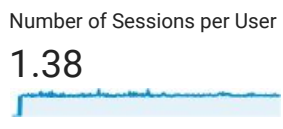

Audience Overview

May 1, 2017 - May 29, 2018

All Users
100.00% Users

Overview