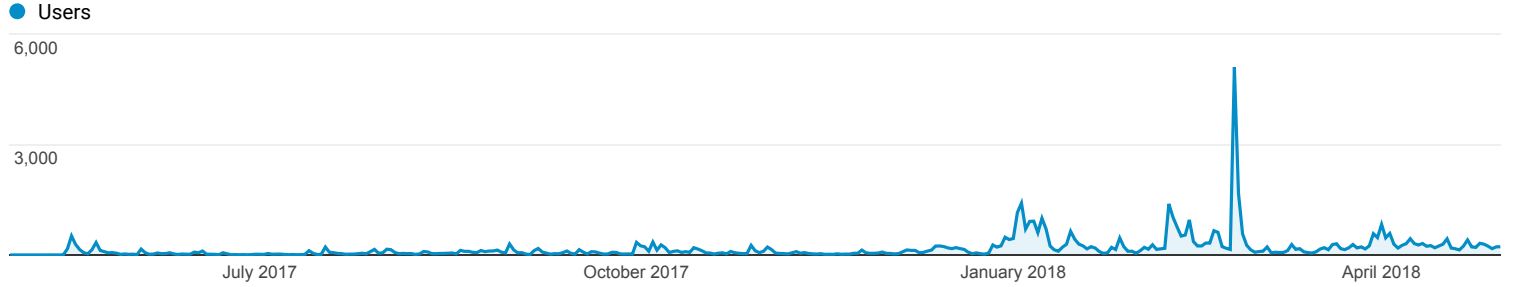

Audience Overview

All Users
100.00% Users

May 1, 2017 - Apr 30, 2018

Overview

■ New Visitor ■ Returning Visitor

Language	Users	% Users
1. ro-ro	21,526	43.66%
2. en-us	15,846	32.14%
3. ro	5,488	11.13%
4. en-gb	4,008	8.13%
5. en-ro	476	0.97%
6. ro-us	280	0.57%
7. ro-gb	217	0.44%
8. it-it	174	0.35%
9. fr-fr	138	0.28%
10. de-de	132	0.27%