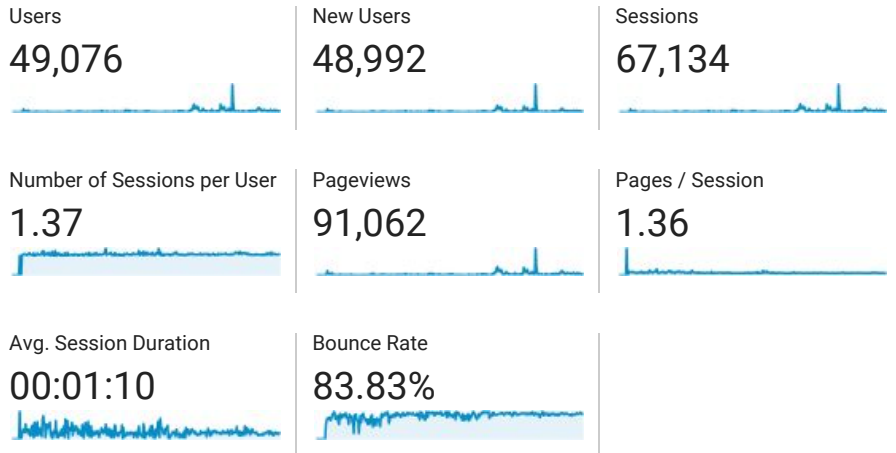

Audience Overview

All Users
100.00% Users

May 1, 2017 - Apr 30, 2018

Overview

■ New Visitor ■ Returning Visitor

Language	Users	% Users
1. ro-ro	21,526	43.66%
2. en-us	15,846	32.14%
3. ro	5,488	11.13%
4. en-gb	4,008	8.13%
5. en-ro	476	0.97%
6. ro-us	280	0.57%
7. ro-gb	217	0.44%
8. it-it	174	0.35%
9. fr-fr	138	0.28%
10. de-de	132	0.27%