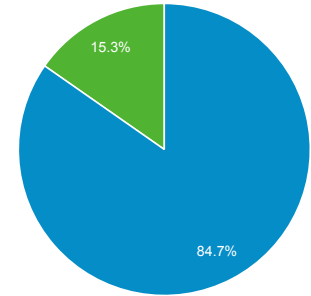

Audience Overview

All Users
100.00% Users

May 1, 2017 - Apr 30, 2018

Overview

■ New Visitor ■ Returning Visitor

Language	Users	% Users
1. ro-ro	21,526	43.66%
2. en-us	15,846	32.14%
3. ro	5,488	11.13%
4. en-gb	4,008	8.13%
5. en-ro	476	0.97%
6. ro-us	280	0.57%
7. ro-gb	217	0.44%
8. it-it	174	0.35%
9. fr-fr	138	0.28%
10. de-de	132	0.27%